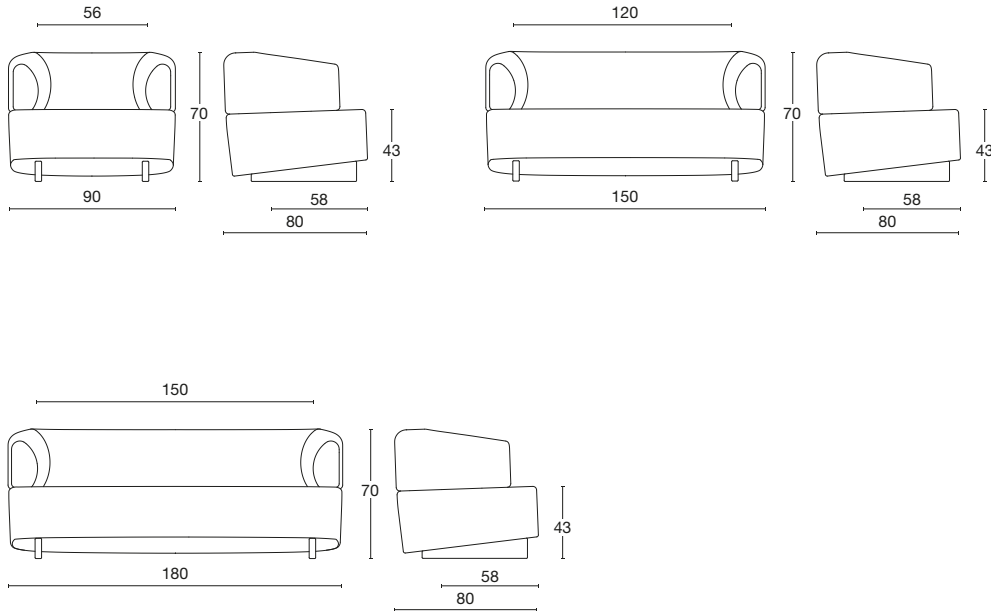

LOFT

Plus Design / 2020

Warranty: 5 YEARS

Armchair and sofa

Armchair as well as two and three-seater sofas, with slinky, elegant lines, ideal for furnishing executive offices, waiting rooms and hotel lounges. Beech plywood frame padded with high-density polyurethane foam, on black lacquered and feature slanted wooden base. Optional: metal tube detail in black finish.

frame

wood

base: black lacquered wood